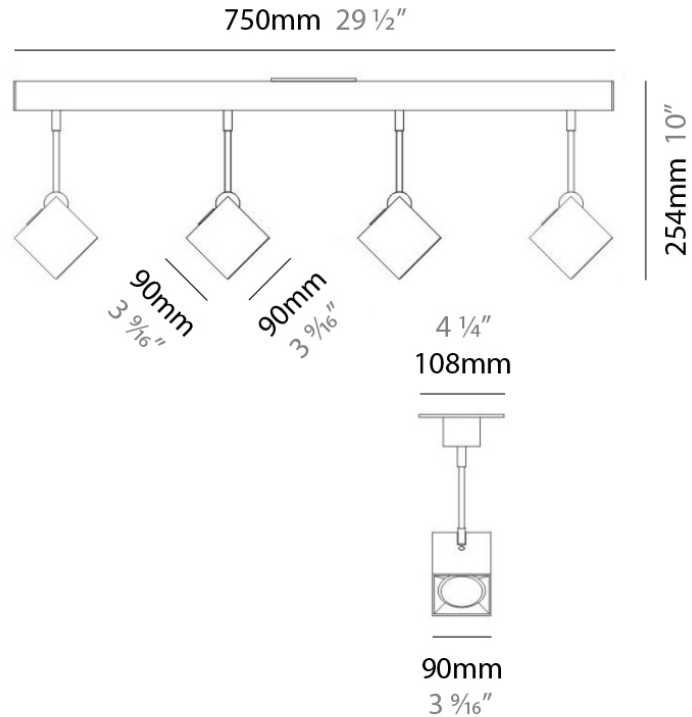

PROJECT	
TYPE	
NOTES	
QUANTITY	
DATE	

DAU SURFACE

D92018

GENERAL

Series: Dau
Brand: Milan
Division: Design
Mounting Type: Surface
Mounting Location: Ceiling
Subcategory: Pendant

PHYSICAL

Shape: Abstract
Length (mm): 750
Length (in): 29 1/2
Width (mm): 110
Width (in): 4 5/16
Height (mm): 254
Height (in): 10
Weight (kg): 2.04
Weight (lbs): 4.5
Fixture Material: Aluminum

ELECTRICAL

Number of Lamps: 4
Lamp Type: LED Retrofit
Lamp Shape: MR16
Bulb Included: Bulb Not Included
Total Output Wattage (W): 20
Max. Wattage Per Lamp (W): 5
Lamp Base: GU10
Input Voltage (V): 120

LED

Delivered Lumen Range: 1000 - 1999 lm

OPTICAL

RATINGS AND CERTIFICATIONS

Certified By: CSA Certified to UL and CSA Standards
IP rating: IP20