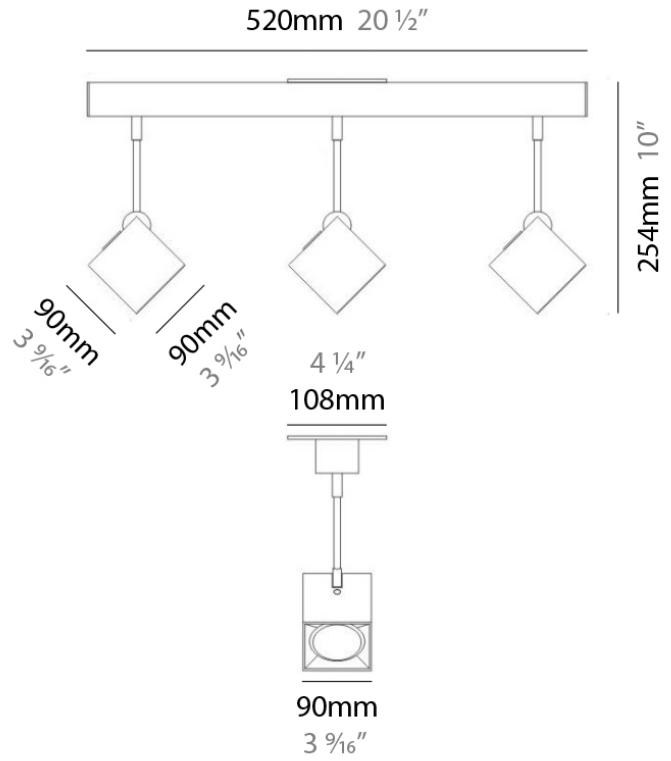

PROJECT
TYPE
NOTES
QUANTITY
DATE

DAU SURFACE

D92017

GENERAL

Series: Dau
Brand: Milan
Division: Design
Mounting Type: Surface
Mounting Location: Ceiling
Subcategory: Pendant

PHYSICAL

Shape: Abstract
Length (mm): 520
Length (in): 20 1/2
Width (mm): 110
Width (in): 4 3/16
Height (mm): 254
Height (in): 10
Weight (kg): 1.4
Weight (lbs): 3
Fixture Material: Aluminum

ELECTRICAL

Number of Lamps: 3
Lamp Type: LED Retrofit
Lamp Shape: MR16
Bulb Included: Bulb Not Included
Total Output Wattage (W): 15
Max. Wattage Per Lamp (W): 5
Lamp Base: GU10
Input Voltage (V): 120

LED

Delivered Lumen Range: 500 - 999 lm

OPTICAL

RATINGS AND CERTIFICATIONS

Certified By: CSA Certified to UL and CSA Standards
IP rating: IP20