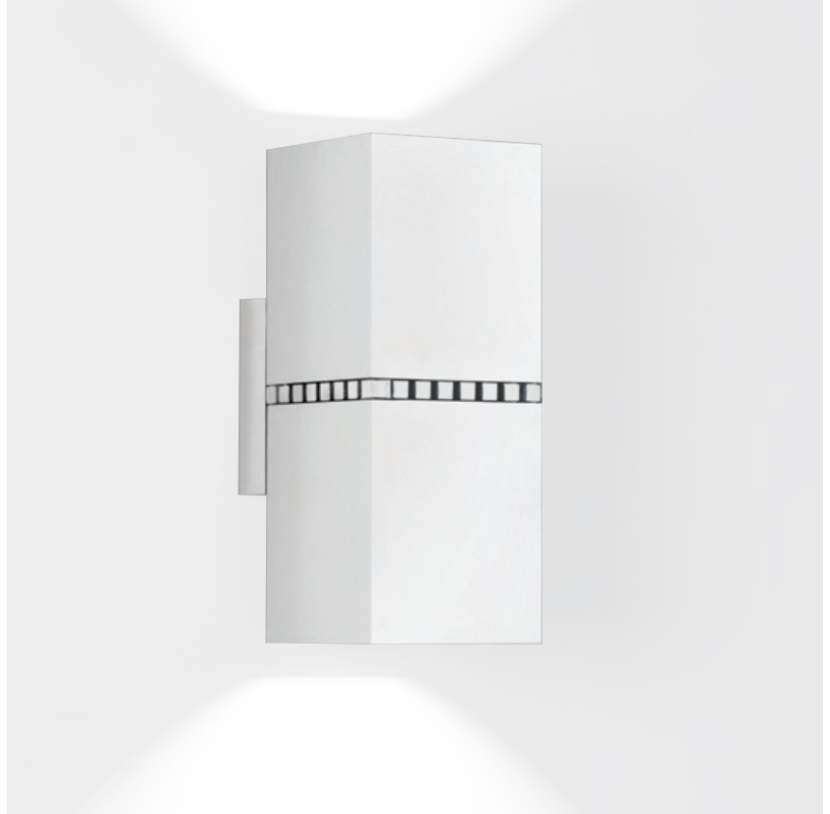

DAU SURFACE

D93197

GENERAL

Series: Dau _____
Brand: Milan _____
Division: Design _____
Mounting Type: Surface _____
Mounting Location: Wall _____
Subcategory: Up/Down Light _____

PHYSICAL

Shape: Rectangle _____
Length (mm): 80 _____
Length (in): 3 1/8 _____
Height (mm): 200 _____
Height (in): 7 7/8 _____
Extension (mm): 101 _____
Extension (in): 4 _____
Light Distribution: Direct / Indirect _____
Weight (kg): 4.5 _____
Weight (lbs): 10 _____
Fixture Finish: WHI _____
Fixture Material: Metal _____

ELECTRICAL

Lamp Type: LED _____
Total Output Wattage (W): 20 _____
Max. Wattage Per Lamp (W): 10 _____
Dimming: Electronic Low Voltage Dimming _____
Driver Type: 120V DIRECT LINE (operates without a driver) _____
Input Voltage (V): 120 _____

LED

Number of LEDs: 2 _____
Color Temperature (°K): 2700 _____
Nominal Lumen (lm): 2 x 1010 _____
CRI: >80 CRI _____

OPTICAL

Reflector°: 50 _____

RATINGS AND CERTIFICATIONS

Certified By: CSA Certified to UL and CSA Standards _____
IP rating: IP44 _____

J-Box cover plate
Included